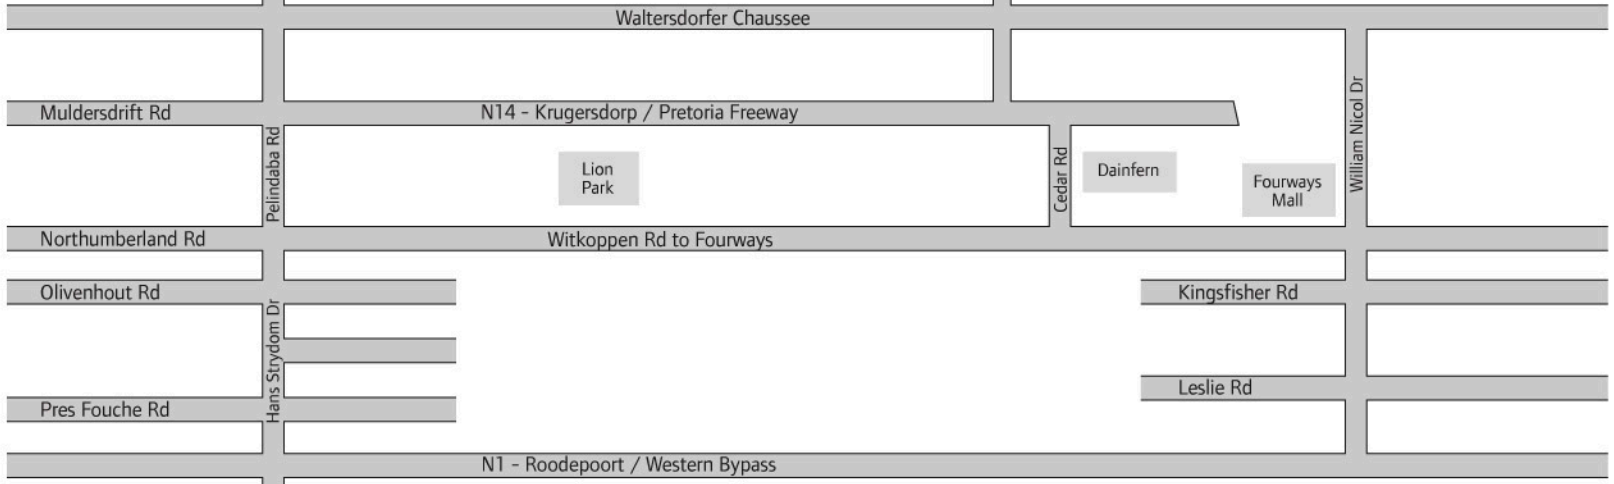

To Broederstroom/  
Hartebeespoort Dam

To Lanseria Airport

3 way stop

Lanseria  
Shopping Center

Terminal  
Building

LANSERIA AIRPORT

Gate C

Waltersdorfer Chaussee

Muldersdrift Rd

N14 - Krugersdorp / Pretoria Freeway

Lion  
Park

Dainfern

Fourways  
Mall

Northumberland Rd

Witkoppen Rd to Fourways

Olivenhout Rd

Kingsfisher Rd

Pres Fouché Rd

Leslie Rd

N1 - Roodepoort / Western Bypass

← Way to ExecuJet